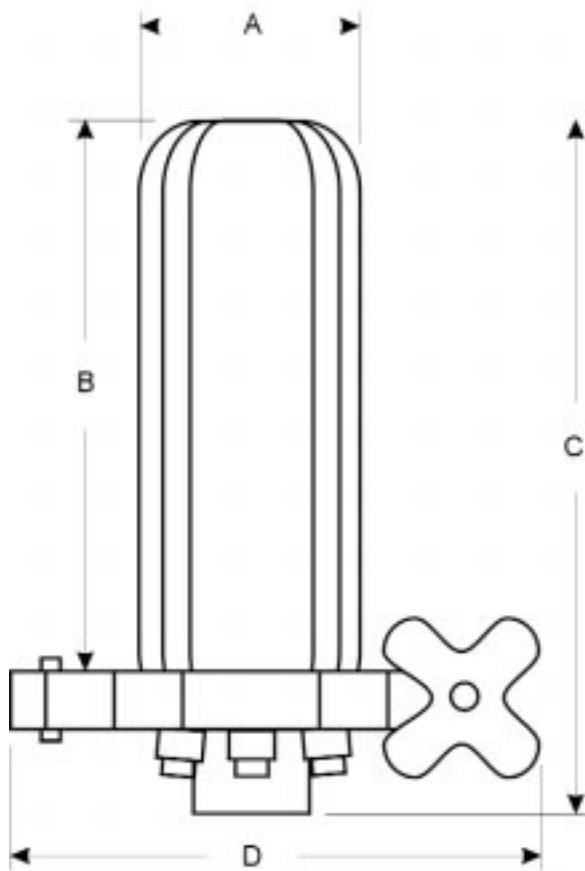

FireFly Series "D" Fiber Optic Closure

Fiber Splice Capacity
12 or 24 Splices

Dimensional Data

A	B	C	D
101.6mm	304.8mm	381.0mm	177.8mm