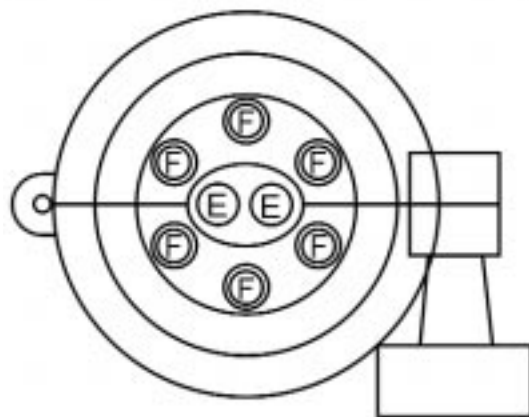

©2001, Western Pacific Telecommunications • Manufactured in the U.S.A. • FFD-4-2001

FireFly Series "D" Fiber Optic Closure

Fiber Splice Capacity
12 or 24 Splices

Dimensional Data

A	B	C	D
101.6mm	304.8mm	381.0mm	177.8mm

Endplate Configuration

Six Cable Entry/Exit Holes

E	F
13mm	13mm
15mm	13mm

Ninety-six fiber cable may enter and exit the closure while up to 24 fiber drops may be spliced to exit the closure through one of 5 sealed cable exit holes.